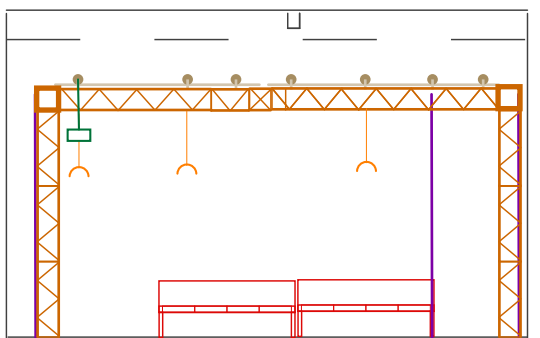

- key
- escape route sign (maintained)
 - bulkhead or downlight (maintained)
 - bulkhead (non-maintained)
 - houselight
 - projector
 - speaker
 - truss
 - internal screen/display board
 - fittings/furniture
 - scaffolding at grid height
 - scaffolding upright
 - solid barrier ground to 900mm
 - black drape
 - openable black drape on track
 - header drape over doorway
 - seats (fixed)
 - seats (removable by arrangement)