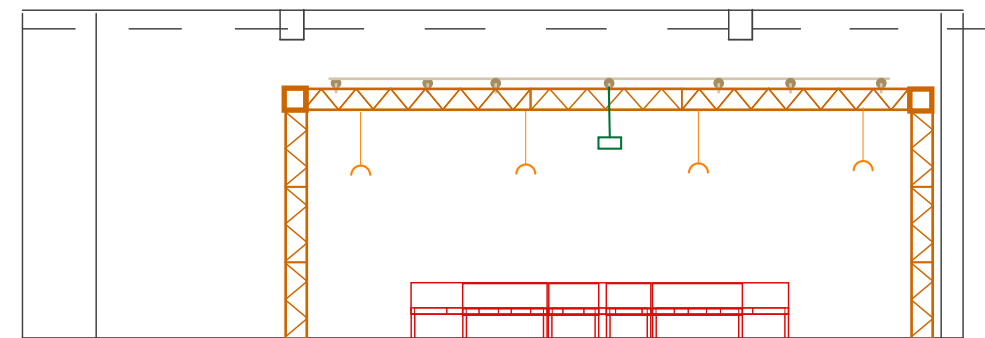

- key
- escape route sign (maintained)
 - bulkhead or downlight (maintained)
 - bulkhead (non-maintained)
 - houselight
 - projector
 - speaker
 - truss
 - internal screen/display board
 - fittings/furniture
 - scaffolding at grid height
 - scaffolding upright
 - solid barrier ground to 900mm
 - black drape
 - openable black drape on track
 - header drape over doorway
 - seats (fixed)
 - seats (removable by arrangement)