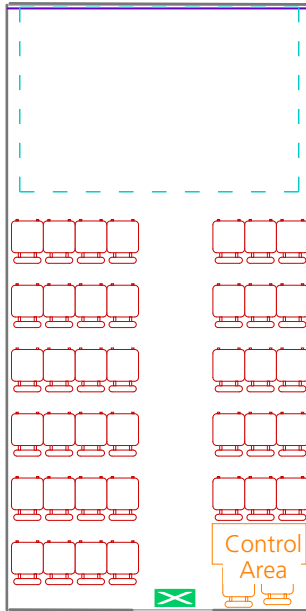

stage size 3.66m W x 2.44m D
seating capacity approx 39

section

key

-  escape route sign (maintained)
-  bulkhead (non-maintained)

The space is a tent without a full blackout or grid, and may be subject to some external noise

The stage area may be flat floor or raised up to 300mm

C venues accepts no liability for any inaccuracies
This plan is provisional and subject to change

For further information please contact C venues on
+44 (0)131 581 5520 or email production@cvenues.com