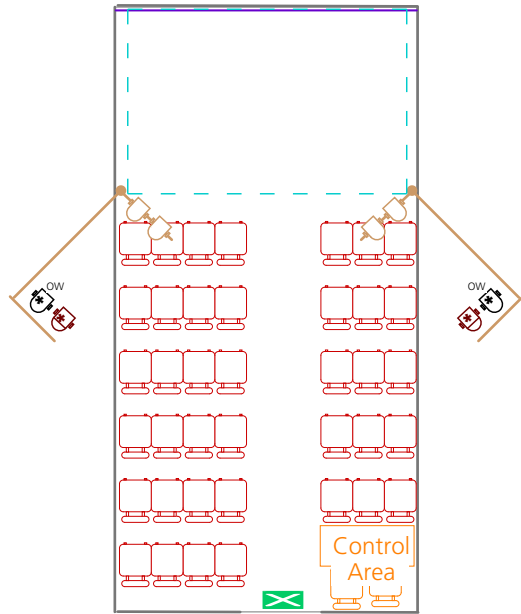

stage size 3.66m W x 2.44m D  
 seating capacity approx 39

section

### key

-  escape route sign (maintained)
-  bulkhead (non-maintained)

### lighting

-  Par 56
-  LED Parcan or wash light
- \* re-focusable and re-gellable lantern

The space is a tent without a full blackout or grid, and may be subject to some external noise

The stage area may be flat floor or raised up to 300mm