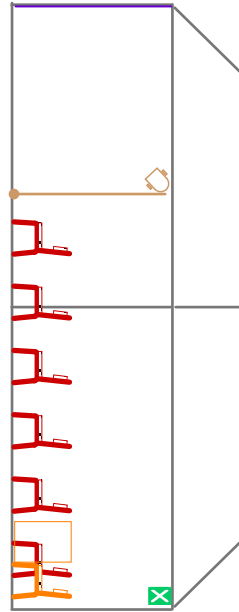

stage size 3.66m W x 2.44m D  
 seating capacity approx 39

section

### key

-  escape route sign (maintained)
-  bulkhead (non-maintained)

### lighting

-  Par 56
-  LED Parcan or wash light
- \* re-focusable and re-gellable lantern

The space is a tent without a full blackout or grid, and may be subject to some external noise

The stage area may be flat floor or raised up to 300mm