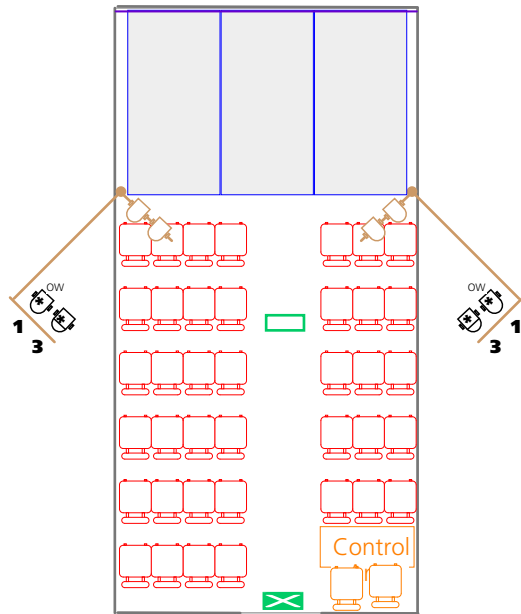

stage size 3.66m W x 2.44m D
seating capacity approx 39

section

key

lighting

- ☐ Par 56
- ☐ LED Parcan or wash light
- * re-focusable and re-gellable lantern

☒ escape route sign (maintained)

☐ bulkhead (non-maintained)

Other variations on the layout shown may be possible – all variations must be agreed with the licensing authority before use

The space is a tent without a full blackout or grid

Cvenues Ltd accepts no liability for any inaccuracies
This plan is provisional and subject to change