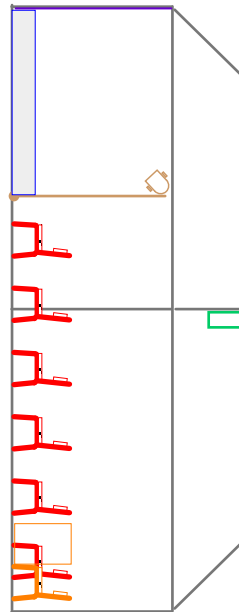

stage size 3.66m W x 2.44m D
seating capacity approx 39

section

key

lighting

- ☐ Par 56
- ☐ LED Parcan or wash light
- * re-focusable and re-gellable lantern

☒ escape route sign (maintained)

☐ bulkhead (non-maintained)

Other variations on the layout shown may be possible – all variations must be agreed with the licensing authority before use

The space is a tent without a full blackout or grid

Cvenues Ltd accepts no liability for any inaccuracies
This plan is provisional and subject to change